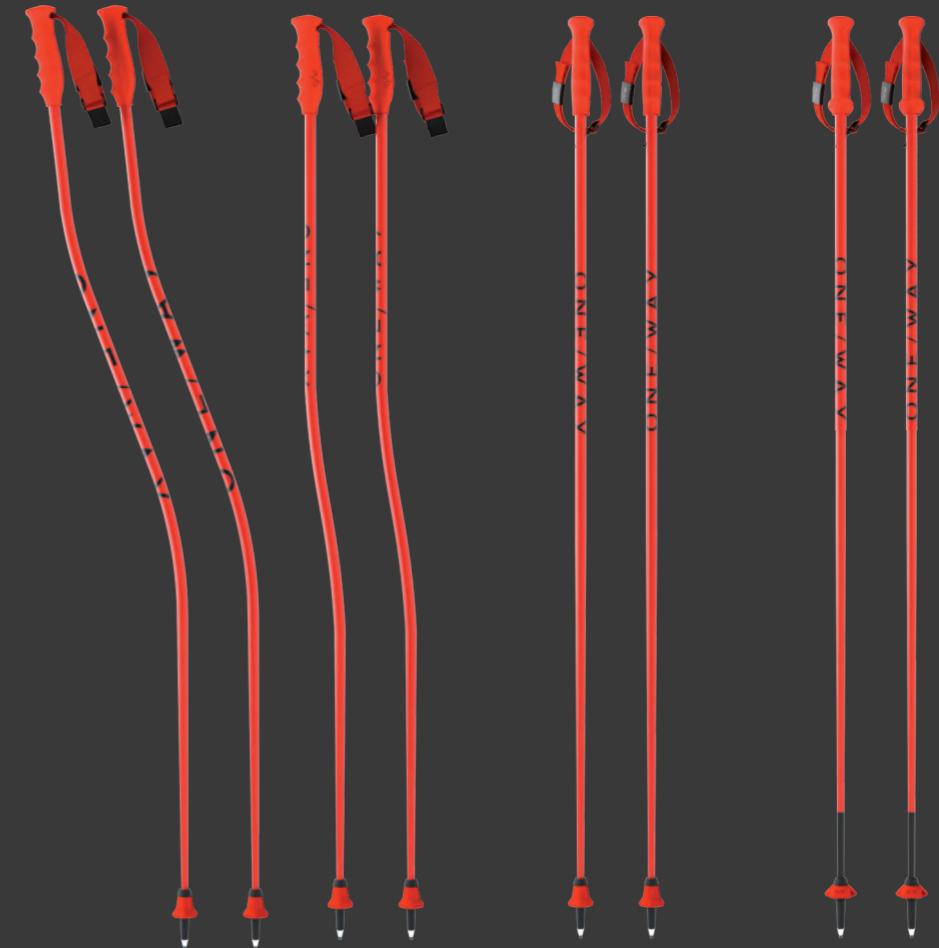

ALPINE

25-26 WORKBOOK

ONE / WAY

試乗会暫定版

onewaysport.com

WHO SAID A POLE IS NO OBJECT OF DESIRE?

RD 13 CARBON PRO

Model	RD 16 SG PRO KIT	RD 16 GS PRO - BENT	RD 16 GS PRO - STRAIGHT	RD 16 SL PRO
Item no.	OZ30224	OZ30325	OZ30425	OZ30525
Lengths	125	110 - 125 (5cm), KIT 140cm	110 - 125 (5cm), KIT 140cm	110 - 125(5cm) , KIT 140cm
Weight per piece / Sample length	333g / 125cm	344g / 125cm	344g / 125cm	278g / 125cm
Shaft material	Calu	Calu	Calu	Alu 7075, Aramid Tip, Carbon 100%
Grip	Ergo Grip Pro	Ergo Grip Pro	Ergo Grip Pro	Ergo Grip SL Pro
Strap	Quick adj. Strap Pro	Quick adj. Strap Pro	Quick adj. Strap Pro	Quick adj. Strap Pro
Shaft ø	16:9 (mm)	16:9 (mm)	16:9 (mm)	16:9 (mm)
Basket	Speed Basket	Speed Basket	Speed Basket	Race Basket
Tip	Middle Ferrule + Carbide Tip Pro	Middle Ferrule + Carbide Tip Pro	Middle Ferrule + Carbide Tip Pro	Middle Ferrule + Carbide Tip Pro
Finish	Shiny Racing Finish	Shiny Racing Finish	Shiny Racing Finish	Shiny Racing Finish
Price				
Product text	The curved RD 16 SG PRO with Super-G geometry is the perfect companion for downhill-oriented, technically skilled skiers. The shaft with aluminum core and high-performance carbon sheathing provides optimum stability and stiffness. The non-slip Ergo Grip Pro with perfectly adapted ergonomics and Quick Adjust Strap Pro ensures a secure grip even at top speeds. And if the speed baskets are ever worn out, they can be easily replaced - just like the pros. Trust the RD 16 SG PRO and experience unforgettable descents with absolute control and precision!	Standing in the start house, the only thing on your mind is getting to the finish line fast and first. The RD GS Pro ski pole is there to help. Its Real Race shaft is made of Calu, which combines the strength of aluminum with the lightness of carbon, making this aero shaped pole especially stable. The excellent ergonomics of the non-slip Ergo Grip Pro give you a secure hold, even at high speeds. When the basket has had a rough season of racing you can easily swap it for a new one, just like the pros.	Standing in the start house, the only thing on your mind is getting to the finish line fast and first. The RD GS Pro ski pole is there to help. Its Real Race shaft is made of Calu, which combines the strength of aluminum with the lightness of carbon, making this straight shaped pole especially stable. The excellent ergonomics of the non-slip Ergo Grip Pro give you a secure hold, even at high speeds. When the basket has had a rough season of racing you can easily swap it for a new one, just like the pros.	The RD 16 SL PRO will lead you through the thick forest of slalom gates. This extremely stable slalom pole is set up especially for the demands of racing with just the right material mix. The shaft's upper is aluminum and the lower section is a carbon/Aramid blend, making contact with gates at race speeds no problem. The non-slip, optimally ergonomic Ergo Grip SL Pro ensures a secure hold in every turn. When the basket has had a rough season of racing you can easily swap it for a new one, just like the pros.