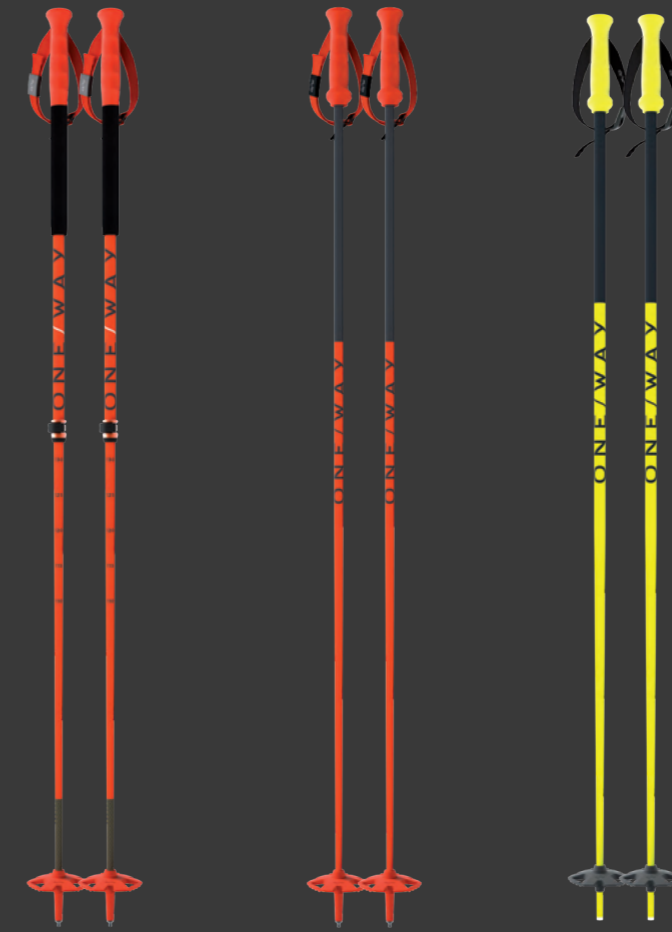

Model	FR CARBON VARIO PRO	FR 13 COMP - FLAME	FR 16 - NEON YELLOW
Item no.	OZ33022	OZ33224	OZ33324
Lengths	110 - 145 (variable)	110 - 120 (5cm)	110 - 120 (5cm)
Weight per piece / Sample length	285g / 110-145cm	232g / 125cm	251g / 125cm
Shaft material	Alu 7075, Aramid Tip, Carbon 60%	Carbon 30%	Alu 6061
Grip	Ergo Grip Pro	Ergo Grip Performance Pro	Ergo Grip Performance
Strap	Quick adj. Strap Pro	Quick adj. Strap	Standard adj. Strap
Shaft ø	16:14:9 (mm)	13:9 (mm)	16:9 (mm)
Basket	On Piste Basket + Off Piste Basket	On Piste Basket + Off Piste Basket	On Piste Basket + Off Piste Basket
Tip	Long Ferrule + Carbide Tip	Middle Ferrule + Carbide Tip	Short Ferrule + Steel Tip
Finish	Softtouch	Softtouch	Matt
Price			

Product text
The FR Carbon Vario Pro is your trusted partner in unpredictable freeride terrain. It's made of an ultralight, stable carbon fiber/aluminum shaft which gives it an optimized swing weight. The telescopic construction allows simple length adjustments, making it ideal for backcountry use. Ergonomic recesses in the grip mean the Ergo Grip Pro sits comfortably in your hand and provides reliable grip in any situation. Aramid edge guards handle the job of protecting the pole from damage during contact with skis, rocks, or trees. On top of all this, the Freeride baskets are simple to swap out.

The FR 13 Comp is the ideal travel partner for deep powder days. Its carbon composite shaft offers an optimal blend of lightness and stability in any conditions. The brandnew ergonomic Ergo Grip Performance Pro fits extremely well and feels secure in any situation, including on-piste skiing, made possible with the included On Piste Basket. Easy-swap baskets complete the package.

The FR 16 pole is the right choice if you'll be skiing on-piste as well as in the backcountry. Its durable, light, aluminum shaft allows versatility and its brandnew ergonomic Ergo Grip Performance gives a secure hold anywhere on the mountain. On-Piste and Off-Piste baskets can be quickly and easily swapped.