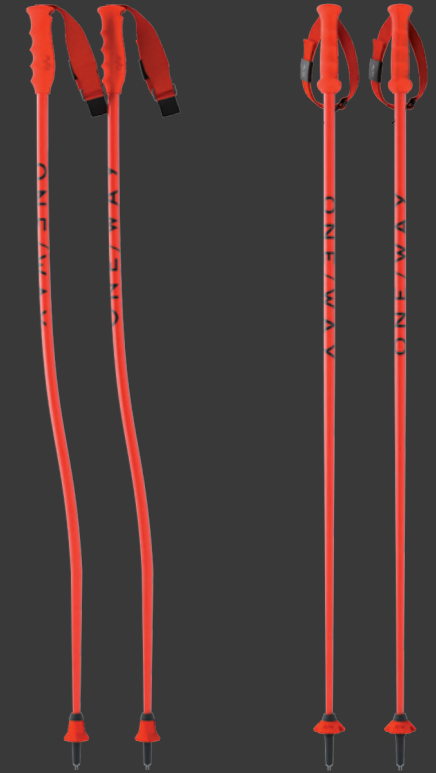

THE PERFECT COMPANION FOR YOUNG SKIERS.

RD 13 CARBON JUNIOR

Model	RD GS JUNIOR	RD SL JUNIOR
Item no.	OZ35025	OZ35225
Lengths	95 - 115 (5cm)	90 - 115 (5cm)
Weight per piece / Sample length	225g / 100cm	226g / 100cm
Shaft material	Alu 7075	Alu 7075
Grip	Ergo Grip Pro JR	Ergo Grip SL Pro JR
Strap	Quick adj. Junior Strap	Quick adj. Junior Strap
Shaft ø	16:9 (mm)	16:9 (mm)
Basket	Speed Basket	Race Basket
Tip	Middle Ferrule + Carbide Tip	Middle Ferrule + Carbide Tip
Finish	Shiny Racing Finish	Shiny Racing Finish
Price		

Product text The RD GS Junior will guide tomorrow's stars through the gates just like today's pro skiers. Ergonomic recesses in the grip mean the brandnew Ergo Grip Pro JR sits securely in a gloved hand for sure grip, even in unexpected race situations. A starting line stance is now even more aerodynamic thanks to curved geometric shaping. All this makes this pole the right choice for those Juniors fighting for every hundredth of a second.

The durable, aluminum RD SL Junior will keep up with tomorrow's fastest ski stars. The non-slip, optimally ergonomic Ergo Grip SL Pro JR ensures a secure hold in every turn. When the basket has had a rough season of racing you can easily swap it for a new one, just like the pros.