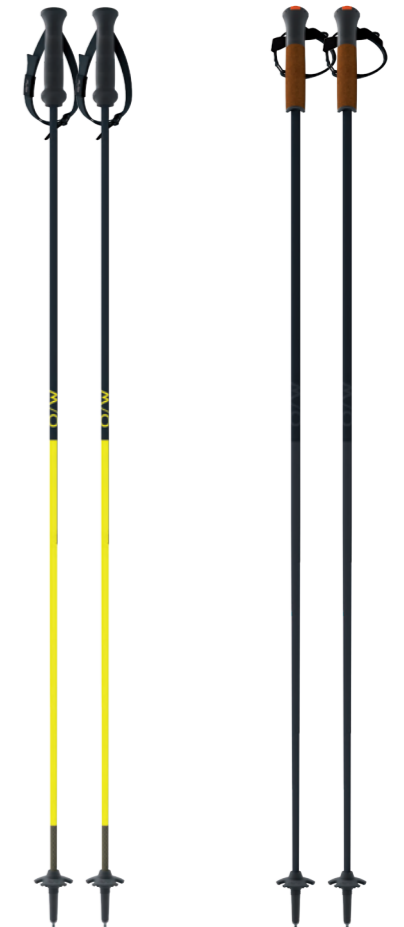

SIMPLE, CLEAR & CONCISE.

GT 11 CARBON

Model	GT 11 CARBON	GT 13 CARBON MAG
Item no.	OZ31024	OZ31123
Lengths	115 / 120 (5cm)	110 - 120 (5cm)
Weight per piece / Sample length	258g / 125cm	222g / 125cm
Shaft material	Aramid Tip, Carbon 55%	Carbon 70%
Grip	Ergo Grip Performance Pro	Mag Point Cork Grip Slim
Strap	Quick adj. Strap	Mag Point Strap / Mag Point Strap Slim
Shaft ø	11:9 (mm)	13:9 (mm)
Basket	On Piste Basket	On Piste Basket
Tip	Middle Ferrule + Carbide Tip	Middle Ferrule + Carbide Tip
Finish	Softtouch	Softtouch
Price		

Product text The ultralight and extremely thin GT 11 Carbon looks aggressive and has the stability and solid construction to meet the needs of demanding skiers. The ergonomic Ergo Grip Performance Pro fits extremely well and feels secure in any situation. Aramid ski edge protection helps avoid damage to the pole, and baskets are easy to swap out.

Serious Alpine skiers will appreciate the minimal weight of a high-performance carbon pole like the GT 13 Carbon Mag. The ergonomic Mag Point Cork Grip Slim fits extremely well and feels secure in any situation. Its integrated magnetic attachment clicks easily into place and releases just as easily, which can help prevent injury in a fall. Easy-swap baskets complete the package.