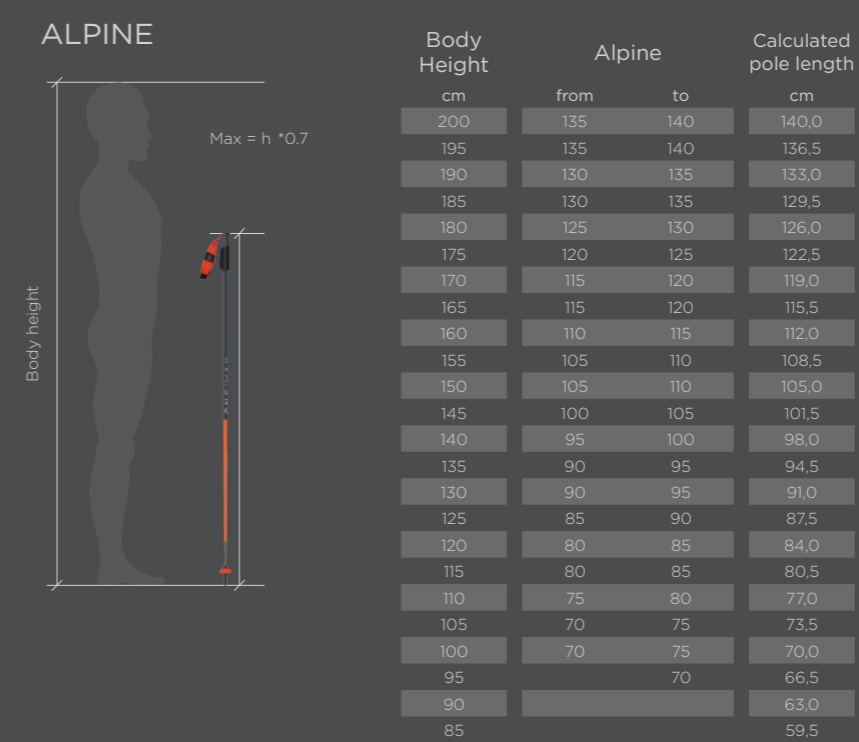

Article no.	Model	Material Shaft	Grip	Strap	Shaft ø (mm)	Weight per piece / sample length	Basket	Lengths	Tip	Finish
JUNIOR										
OZ35025	RD GS JUNIOR	Alu 7075	Ergo Grip Pro JR	Quick adj. Junior Strap	16:9	225g / 100cm	Speed Basket	95 - 115 (5cm)	Middle Ferrule + Carbide Tip	Shiny Racing Finish
OZ35225	RD SL JUNIOR	Alu 7075	Ergo Grip SL Pro JR	Quick adj. Junior Strap	16:9	226g / 100cm	Race Basket	90 - 115 (5cm)	Middle Ferrule + Carbide Tip	Shiny Racing Finish
OZ35324	JUNIOR VARIO	6061 Aluminium	Ergo Grip Performance JR	Standard adj. Strap	16:14:9	210g / 80 - 110 (variable)	On Piste Basket	80 - 110 (variable)	Steel Tip	Matt
OZ35725	JUNIOR - NEON YELLOW	Alu 6061	Ergo Grip JR	Standard Junior adj. Strap	14:9	160g / 100cm	On Piste Basket	75 - 95 (5cm)	Short Ferrule + Steel Tip	Matt
OZ35825	JUNIOR - NEON PINK	Alu 6061	Ergo Grip JR	Standard Junior adj. Strap	14:9	160g / 100cm	On Piste Basket	75 - 95 (5cm)	Short Ferrule + Steel Tip	Matt

POLE LENGTH ADVICE

Shortest pole length 70cm.