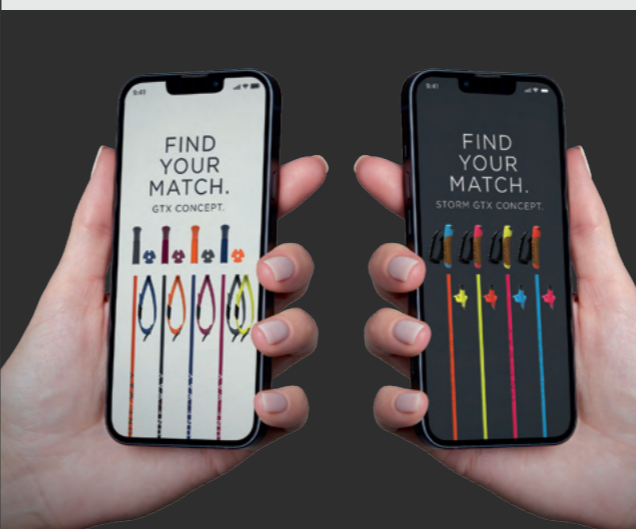

FIND YOUR MATCH.

GTX & STORM GTX CONCEPT.

Download the official ONE WAY GTX APP and choose your own color combination.

SCAN THE QR CODE TO DOWNLOAD THE APP.