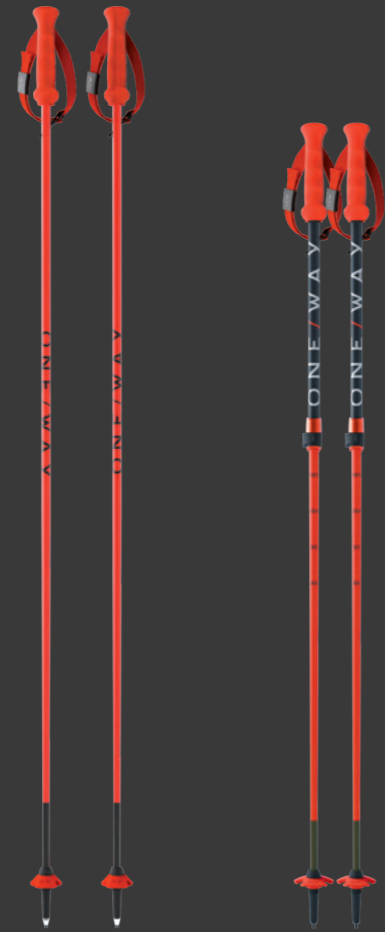

ALPINE

25-26 WORKBOOK

ONE / WAY

試乗会暫定版

onewaysport.com

WHO SAID A POLE IS NO OBJECT OF DESIRE?

RD 13 CARBON PRO

Model	RD 16 SG PRO KIT	RD 16 GS PRO - BENT	RD 16 GS PRO - STRAIGHT	RD 16 SL PRO
Item no.	OZ30224	OZ30325	OZ30425	OZ30525
Lengths	125	110 - 125 (5cm), KIT 140cm	110 - 125 (5cm), KIT 140cm	110 - 125(5cm) , KIT 140cm
Weight per piece / Sample length	333g / 125cm	344g / 125cm	344g / 125cm	278g / 125cm
Shaft material	Calu	Calu	Calu	Alu 7075, Aramid Tip, Carbon 100%
Grip	Ergo Grip Pro	Ergo Grip Pro	Ergo Grip Pro	Ergo Grip SL Pro
Strap	Quick adj. Strap Pro	Quick adj. Strap Pro	Quick adj. Strap Pro	Quick adj. Strap Pro
Shaft ø	16:9 (mm)	16:9 (mm)	16:9 (mm)	16:9 (mm)
Basket	Speed Basket	Speed Basket	Speed Basket	Race Basket
Tip	Middle Ferrule + Carbide Tip Pro	Middle Ferrule + Carbide Tip Pro	Middle Ferrule + Carbide Tip Pro	Middle Ferrule + Carbide Tip Pro
Finish	Shiny Racing Finish	Shiny Racing Finish	Shiny Racing Finish	Shiny Racing Finish
Price				
Product text	The curved RD 16 SG PRO with Super-G geometry is the perfect companion for downhill-oriented, technically skilled skiers. The shaft with aluminum core and high-performance carbon sheathing provides optimum stability and stiffness. The non-slip Ergo Grip Pro with perfectly adapted ergonomics and Quick Adjust Strap Pro ensures a secure grip even at top speeds. And if the speed baskets are ever worn out, they can be easily replaced - just like the pros. Trust the RD 16 SG PRO and experience unforgettable descents with absolute control and precision!	Standing in the start house, the only thing on your mind is getting to the finish line fast and first. The RD GS Pro ski pole is there to help. Its Real Race shaft is made of Calu, which combines the strength of aluminum with the lightness of carbon, making this aero shaped pole especially stable. The excellent ergonomics of the non-slip Ergo Grip Pro give you a secure hold, even at high speeds. When the basket has had a rough season of racing you can easily swap it for a new one, just like the pros.	Standing in the start house, the only thing on your mind is getting to the finish line fast and first. The RD GS Pro ski pole is there to help. Its Real Race shaft is made of Calu, which combines the strength of aluminum with the lightness of carbon, making this straight shaped pole especially stable. The excellent ergonomics of the non-slip Ergo Grip Pro give you a secure hold, even at high speeds. When the basket has had a rough season of racing you can easily swap it for a new one, just like the pros.	The RD 16 SL PRO will lead you through the thick forest of slalom gates. This extremely stable slalom pole is set up especially for the demands of racing with just the right material mix. The shaft's upper is aluminum and the lower section is a carbon/Aramid blend, making contact with gates at race speeds no problem. The non-slip, optimally ergonomic Ergo Grip SL Pro ensures a secure hold in every turn. When the basket has had a rough season of racing you can easily swap it for a new one, just like the pros.