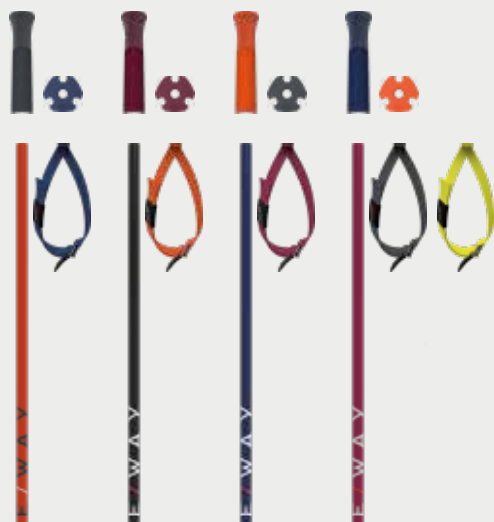

FIND YOUR MATCH.

GTX CONCEPT.

GTX 14 SHAFT - CUSTOM COLOR

Item no.	OZ32821	Shaft	Alu 7075
Lengths	KIT 140cm	Shaft ø	14:9 (mm)
Weight	170g / KIT 140cm (per pc/sample length)	Tip	Middle Ferrule + Steel Tip
		Finish	Softtouch

GTX 14 COMPONENTS - CUSTOM COLOR

Item no.	OZ32921	Strap	Quick adj. Strap
Grip	2K Modular Grip	Basket	On Piste Basket