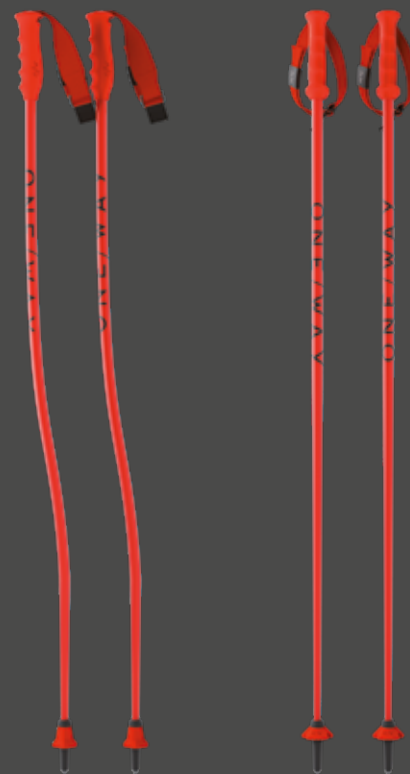

THE PERFECT COMPANION FOR YOUNG SKIERS.

RD 13 CARBON JUNIOR

Model	RD GS JUNIOR	RD SL JUNIOR
Item no.	OZ35025	OZ35225
Lengths	95 - 115 (5cm)	90 - 115 (5cm)
Weight per piece / Sample length	225g / 100cm	226g / 100cm
Shaft material	Alu 7075	Alu 7075
Grip	Ergo Grip Pro JR	Ergo Grip SL Pro JR
Strap	Quick adj. Junior Strap	Quick adj. Junior Strap
Shaft ø	16.9 (mm)	16.9 (mm)
Basket	Speed Basket	Race Basket
Tip	Middle Ferrule + Carbide Tip	Middle Ferrule + Carbide Tip
Finish	Shiny Racing Finish	Shiny Racing Finish
Price		

Product text

The RD GS Junior will guide tomorrow's stars through the gates just like today's pro skiers. Ergonomic recesses in the grip mean the brandnew Ergo Grip Pro JR sits securely in a gloved hand for sure grip, even in unexpected race situations. A starting line stance is now even more aerodynamic thanks to curved geometric shaping. All this makes this pole the right choice for those Juniors fighting for every hundredth of a second.

The durable, aluminum RD SL Junior will keep up with tomorrow's fastest ski stars. The non-slip, optimally ergonomic Ergo Grip SL Pro JR ensures a secure hold in every turn. When the basket has had a rough season of racing you can easily swap it for a new one, just like the pros.