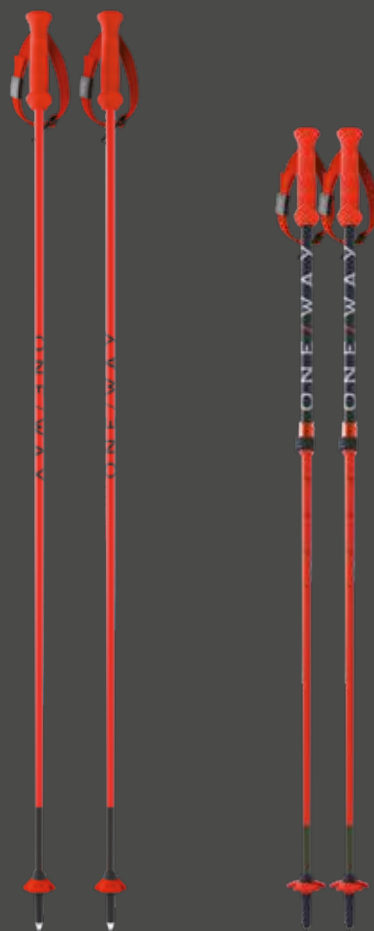

Model	RD 13 CARBON PRO	RD CARBON VARIO
Item no.	OZ30625	OZ38223
Lengths	110 - 120 (5cm)	90 - 120 (variable)
Weight per piece / Sample length	221g / 125cm	263g
Shaft material	Aramid Tip, Carbon 70%	Alu 7075, Carbon 70%
Grip	Ergo Grip SL Pro	Ergo Grip SL Pro
Strap	Quick adj. Strap Pro	Quick adj. Strap Pro
Shaft ø	13.9 (mm)	16:14:9 (mm)
Basket	Race Basket + On Piste Basket	On Piste Basket
Tip	Middle Ferrule + Carbide Tip Pro	Sintered Tip
Finish	Shiny Racing Finish	Softtouch
Price		

Product text

The impressive RD 13 Carbon Pro is an ultralight racing pole that is also ultra stable. Sophisticated carbon construction lets it easily handle gate contact at race tempo. Light, strong Aramid ski edge protection helps prevent the pole from being damaged. The non-slip, optimally ergonomic Ergo Grip SL Pro ensures a secure hold at every turn. When the basket has had a rough season of racing you can easily swap it for a new one, just like the pros.

日本市場待望の、デモスキーヤーをターゲットに開発された、伸縮タイプのオンピステモデル。グリップはレースモデルと同様なエルゴグリップSLプロに改良し、フィット感がアップ。クイックアジャストストラップPROは、スタート前の装着もスピーディ。シャフトは上部アルミ、下部カーボンで振り易さにこだわった設計。先端部分は、アラミド繊維で強化し、耐久性を高めた。

Ergo Grip SL PRO

- 下端部にエクステンションを装備
- ポールを正しい位置に保つ