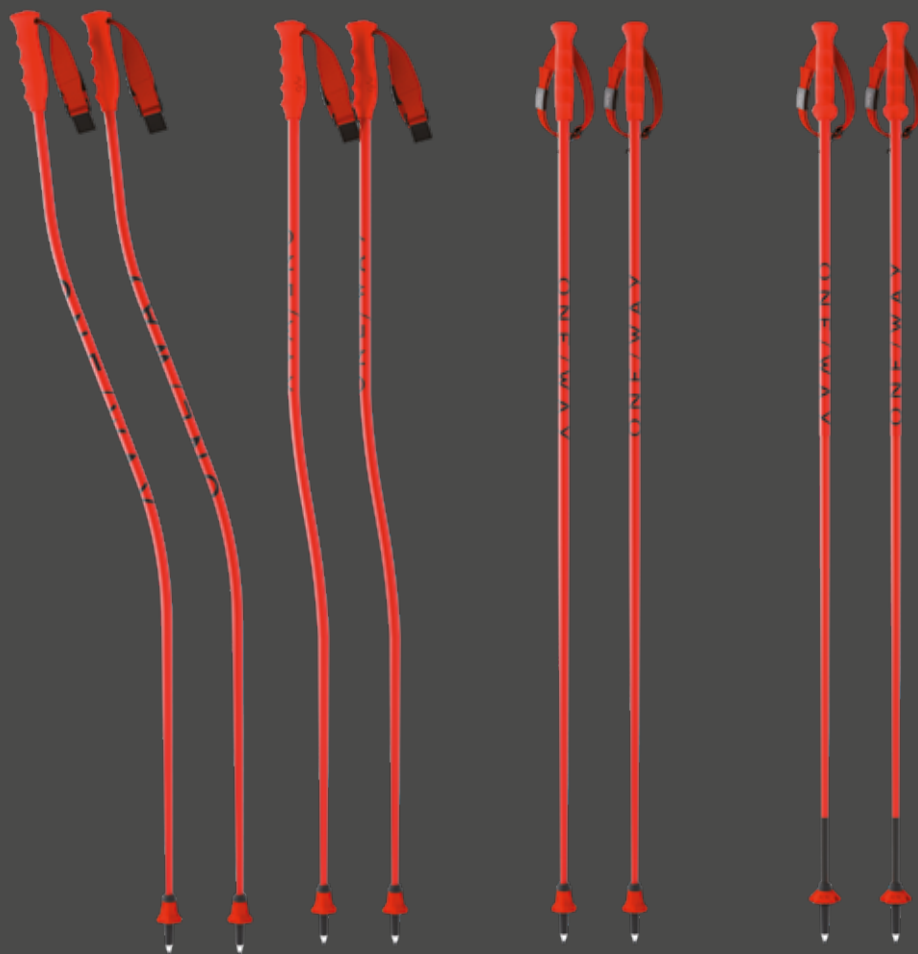

Model	RD 16 SG PRO KIT	RD 16 GS PRO - BENT	RD 16 GS PRO - STRAIGHT	RD 16 SL PRO
Item no.	OZ30224	OZ30325	OZ30425	OZ30525
Lengths	125	110 - 125 (5cm), KIT 140cm	110 - 125 (5cm), KIT 140cm	110 - 125(5cm) , KIT 140cm
Weight per piece / Sample length	333g / 125cm	344g / 125cm	344g / 125cm	278g / 125cm
Shaft material	Calu	Calu	Calu	Alu 7075, Aramid Tip, Carbon 100%
Grip	Ergo Grip Pro	Ergo Grip Pro	Ergo Grip Pro	Ergo Grip SL Pro
Strap	Quick adj. Strap Pro	Quick adj. Strap Pro	Quick adj. Strap Pro	Quick adj. Strap Pro
Shaft ø	16:9 (mm)	16:9 (mm)	16:9 (mm)	16:9 (mm)
Basket	Speed Basket	Speed Basket	Speed Basket	Race Basket
Tip	Middle Ferrule + Carbide Tip Pro	Middle Ferrule + Carbide Tip Pro	Middle Ferrule + Carbide Tip Pro	Middle Ferrule + Carbide Tip Pro
Finish	Shiny Racing Finish	Shiny Racing Finish	Shiny Racing Finish	Shiny Racing Finish
Price				

Product text

The curved RD 16 SG PRO with Super-G geometry is the perfect companion for downhill-oriented, technically skilled skiers. The shaft with aluminum core and high-performance carbon sheathing provides optimum stability and stiffness. The non-slip Ergo Grip Pro with perfectly adapted ergonomics and Quick Adjust Strap Pro ensures a secure grip even at top speeds. And if the speed baskets are ever worn out, they can be easily replaced - just like the pros. Trust the RD 16 SG PRO and experience unforgettable descents with absolute control and precision!

Standing in the start house, the only thing on your mind is getting to the finish line fast and first. The RD GS Pro ski pole is there to help. Its Real Race shaft is made of Calu, which combines the strength of aluminum with the lightness of carbon, making this aero shaped pole especially stable. The excellent ergonomics of the non-slip Ergo Grip Pro give you a secure hold, even at high speeds. When the basket has had a rough season of racing you can easily swap it for a new one, just like the pros.

Standing in the start house, the only thing on your mind is getting to the finish line fast and first. The RD GS Pro ski pole is there to help. Its Real Race shaft is made of Calu, which combines the strength of aluminum with the lightness of carbon, making this straight shaped pole especially stable. The excellent ergonomics of the non-slip Ergo Grip Pro give you a secure hold, even at high speeds. When the basket has had a rough season of racing you can easily swap it for a new one, just like the pros.

The RD 16 SL PRO will lead you through the thick forest of slalom gates. This extremely stable slalom pole is set up especially for the demands of racing with just the right material mix. The shaft's upper is aluminum and the lower section is a carbon/Aramid blend, making contact with gates at race speeds no problem. The non-slip, optimally ergonomic Ergo Grip SL Pro ensures a secure hold in every turn. When the basket has had a rough season of racing you can easily swap it for a new one, just like the pros.